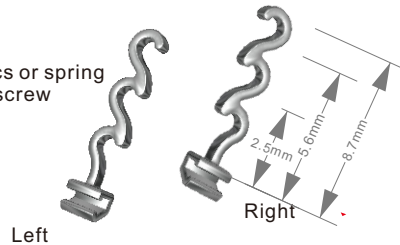

## Long Curved Crimpable Hook

Excellent for use with TAD minisrew attachments  
Securely attach to closed coil springs or any auxiliary attachments  
10pcs/bag

Left IA05-201      Right IA05-202

## Long Curved Crimpable Hook Enhanced Hook

Excellent for use with TAD minisrew attachments coil springs  
Securely attach to closed or any auxiliary attachments  
10pcs/bag

Left IA05-201JQ      Right IA05-202JQ

## Spiral Crimpable Hook

Provide solid anchor for elastics or spring used in combination with mini screw

Left IA05-301      Right IA05-302