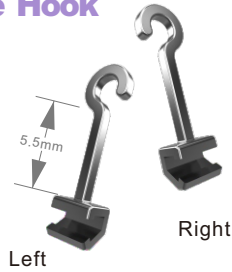

## Short Crimpable Hook

Slot Size up to: 0.021" X 0.025"  
10pcs/bag

1.4mm IA05-001      1.6mm IA05-001L

## Long Crimpable T Hook

Bi-Directional hook for easy elastic hanging  
10pcs/bag

IA05-103      Enhanced Hook IA05-103JQ

## Long Curved Crimpable Hook

Excellent for use with TAD minisrew attachments  
Securely attach to closed coil springs or any auxiliary attachments  
10pcs/bag

Left IA05-201      Right IA05-202

## Long Curved Crimpable Hook Enhanced Hook

Excellent for use with TAD minisrew attachments coil springs  
Securely attach to closed or any auxiliary attachments  
10pcs/bag

Left IA05-201JQ      Right IA05-202JQ