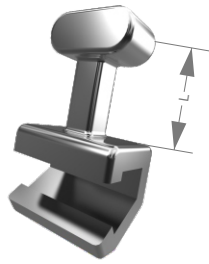

## Short Crimpable Hook

Slot Size up to: 0.021" X 0.025"  
10pcs/bag

1.4mm IA05-001      1.6mm IA05-001L

## Long Curved Crimpable Hook

Excellent for use with TAD minisrew attachments  
Securely attach to closed coil springs or any auxiliary attachments  
10pcs/bag

Left IA05-201      Right IA05-202

## Long Curved Crimpable Hook Enhanced Hook

Excellent for use with TAD minisrew attachments coil springs  
Securely attach to closed or any auxiliary attachments  
10pcs/bag

Left IA05-201JQ      Right IA05-202JQ