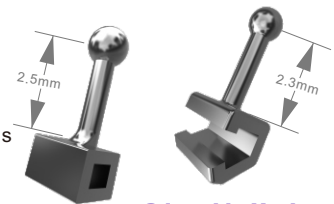

## Spiral Crimpable Hook

Provide solid anchor for elastics or spring used in combination with mini screw

Left IA05-301      Right IA05-302

## Cross Tubes

Easy for all orthodontic anchorage systems  
10pcs/bag

.018" IA05-502      .022" IA05-501

## Long Ball Hook

Bi-Directional hook for easy elastic hanging  
Ball hook can be bent towards left or right  
10pcs/bag

Closed IA05-105      Open 2.3mm IA05-101  
3.0mm IA05-101L