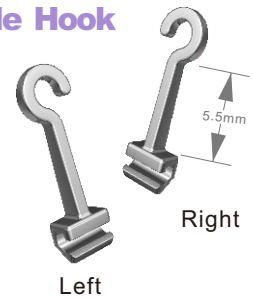

## Long Crimpable T Hook

Bi-Directional hook for easy elastic hanging  
10pcs/bag

IA05-103      Enhanced Hook IA05-103JQ

## Long Curved Crimpable Hook

Excellent for use with TAD minisrew attachments  
Securely attach to closed coil springs or any auxiliary attachments  
10pcs/bag

Left IA05-201      Right IA05-202

## Long Curved Crimpable Hook Enhanced Hook

Excellent for use with TAD minisrew attachments coil springs  
Securely attach to closed or any auxiliary attachments  
10pcs/bag

Left IA05-201JQ      Right IA05-202JQ

## Spiral Crimpable Hook

Provide solid anchor for elastics or spring used in combination with mini screw

Left IA05-301      Right IA05-302