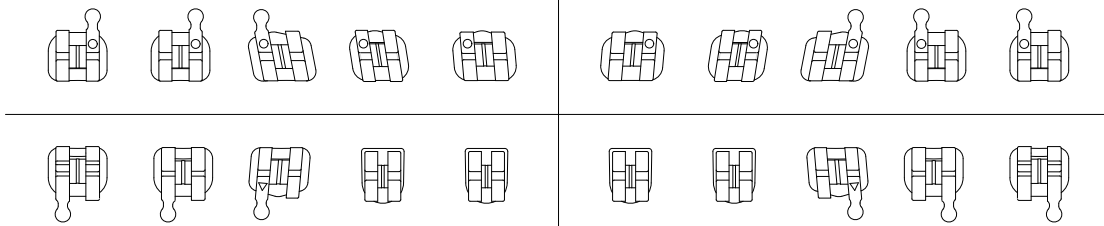

Spread Series

MIM Mesh Base Bracket

M-Sliding® Prescription

Metal
Brackets

Maxillary

Miniature

Torque		-7	-7	-7	+10	+17	+17	+10	-7	-7	-7	
Tip		0	0	+8	+8	+4	+4	+8	+8	0	0	
In/out mm		0.7	0.7	0.7	1.1	0.7	0.7	1.1	0.7	0.7	0.7	
Width mm		2.8	2.8	2.8	2.6	3.0	3.0	2.6	2.8	2.8	2.8	
REF	18	Without hook	BR421-1014	BR421-1014	BR421-1013	BR421-1012	BR421-1011	BR421-1021	BR421-1022	BR421-1023	BR421-1024	
		With hook	BR421-1114	BR421-1114	BR421-1113	-	-	-	-	BR421-1123	BR421-1124	BR421-1124
	22	Without hook	BR422-1014	BR422-1014	BR422-1013	BR422-1012	BR422-1011	BR422-1021	BR422-1022	BR422-1023	BR422-1024	BR422-1024
		With hook	BR422-1114	BR422-1114	BR422-1113	-	-	-	-	BR422-1123	BR422-1124	BR422-1124

Mandibular

Torque		-17	-12	-6	-6	-6	-6	-6	-6	-12	-17	
Tip		0	0	+3	0	0	0	0	+3	0	0	
In/out mm		0.7	0.7	0.7	1.1	1.1	1.1	1.1	0.7	0.7	0.7	
Width mm		2.8	2.8	2.8	2.3	2.3	2.3	2.3	2.8	2.8	2.8	
REF	18	Without hook	BR421-1045	BR421-1044	BR421-1043	BR421-1031	BR421-1031	BR421-1031	BR421-1031	BR421-1033	BR421-1034	BR421-1035
		With hook	BR421-1145	BR421-1144	BR421-1143	-	-	-	-	BR421-1133	BR421-1134	BR421-1135
	22	Without hook	BR422-1045	BR422-1044	BR422-1043	BR422-1031	BR422-1031	BR422-1031	BR422-1031	BR422-1033	BR422-1034	BR422-1035
		With hook	BR422-1145	BR422-1144	BR422-1143	-	-	-	-	BR422-1133	BR422-1134	BR422-1135

Item Code in 20pcs/set

Slot Size	Without hook	Cuspid With hook	3,4,5 With hooks	With T hooks
18	BR421-10	BR421-13	BR421-15	BR421-15T
22	BR422-10	BR422-13	BR422-15	BR422-15T